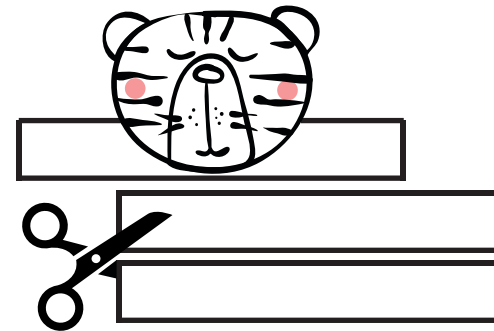

HOW TO MAKE THE ANIMAL HATS

Get all 12 animal hats at <https://www.growingplay.com/product/animal-hats/>

1

Color the hat.

2

Cut out the hat.

3

Size and glue the hat.